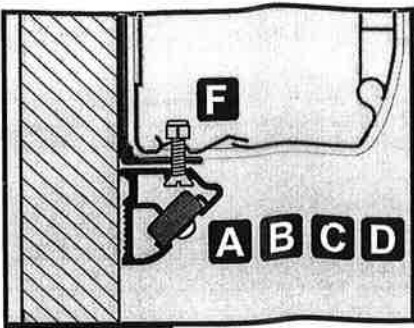

LED AWNING LIGHT 98655-848 = 071/216
LED GARAGE LIGHT 98655-883 = 071/215
LED SENSOR DOOR LIGHT 98655-884 = 071/214

12Vdc

FIAMMASTOR

Option 1

Option 2

Option 3

Sika 252

Option 1