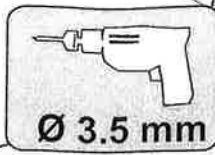

LED AWNING LIGHT 98655-848 = 071/216
LED GARAGE LIGHT 98655-883 = 071/215
LED SENSOR DOOR LIGHT 98655-884 = 071/214

12Vdc

FIAMMASTOR

Option 1

Option 2

Option 3

Sika 252

Option 1