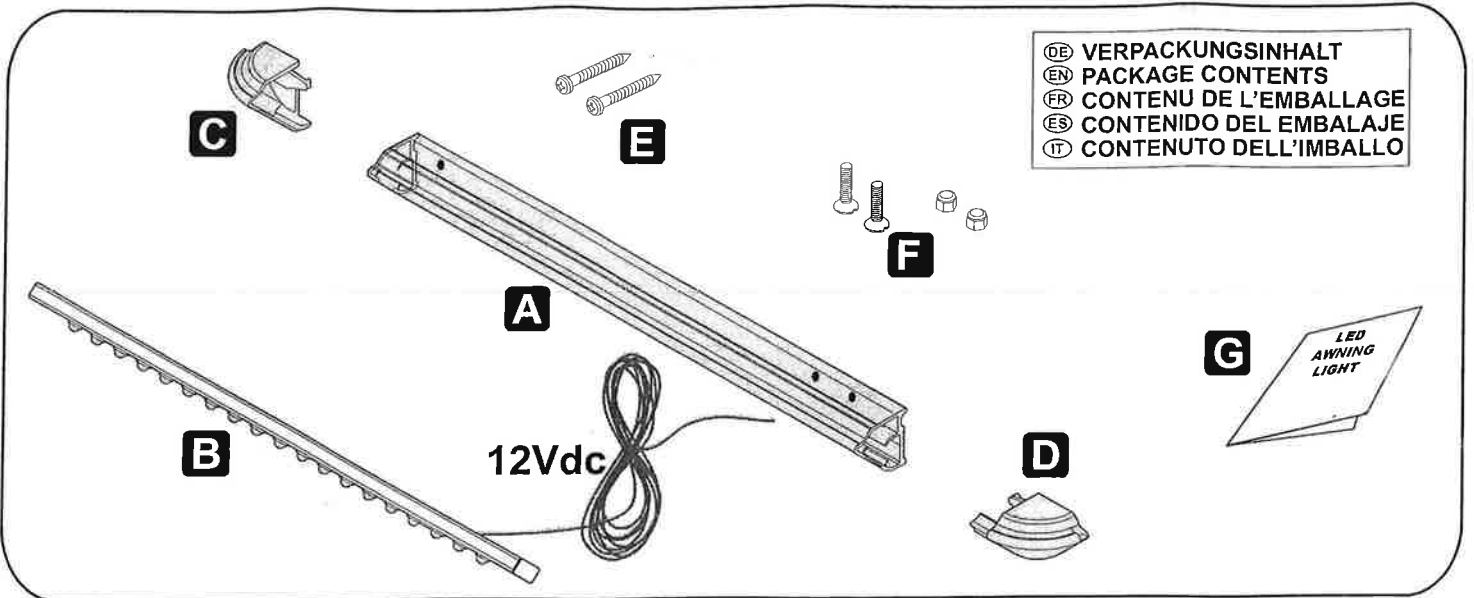

LED AWNING LIGHT 98655-848 = 071/216
LED GARAGE LIGHT 98655-883 = 071/215
LED SENSOR DOOR LIGHT 98655-884 = 071/214

12Vdc

FIAMMASTOR

Option 1

Option 2

Option 3

Sika 252

Option 1