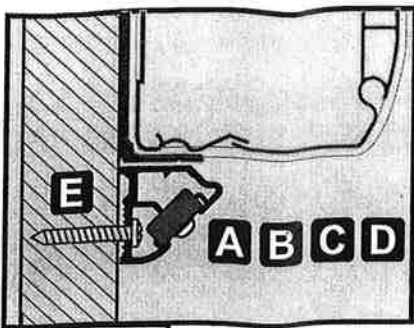

LED AWNING LIGHT 98655-848 = 071/216
LED GARAGE LIGHT 98655-883 = 071/215
LED SENSOR DOOR LIGHT 98655-884 = 071/214

12Vdc

FIAMMASTOR

Option 1

Option 2

Option 3

Sika 252

Option 1