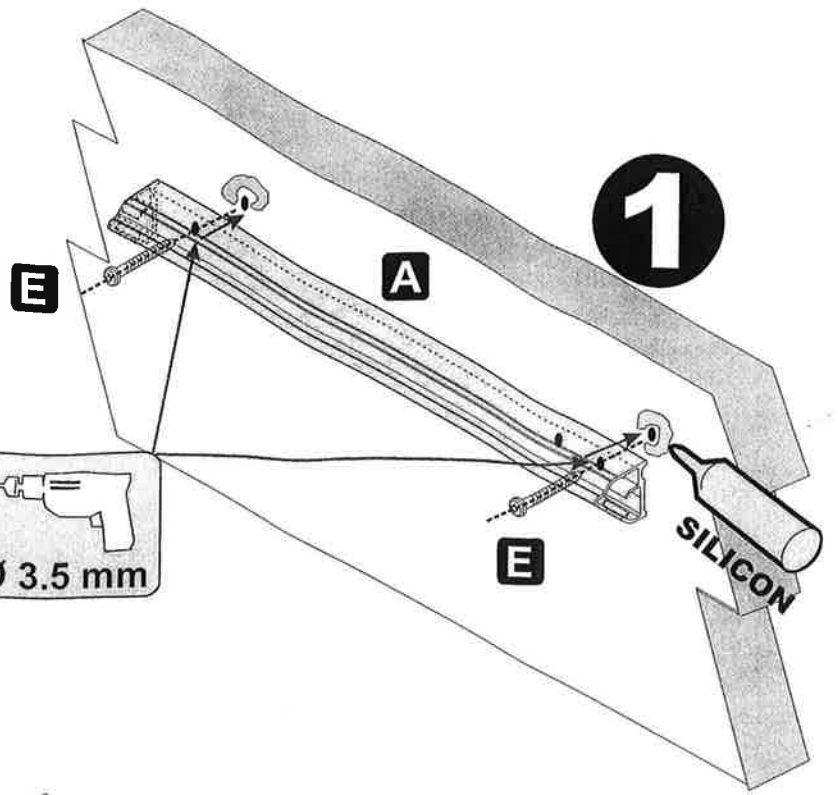

LED AWNING LIGHT 98655-848 = 071/216
LED GARAGE LIGHT 98655-883 = 071/215
LED SENSOR DOOR LIGHT 98655-884 = 071/214

12Vdc

FIAMMASTOR

Option 1

Option 2

Option 3

Sika 252

Option 1