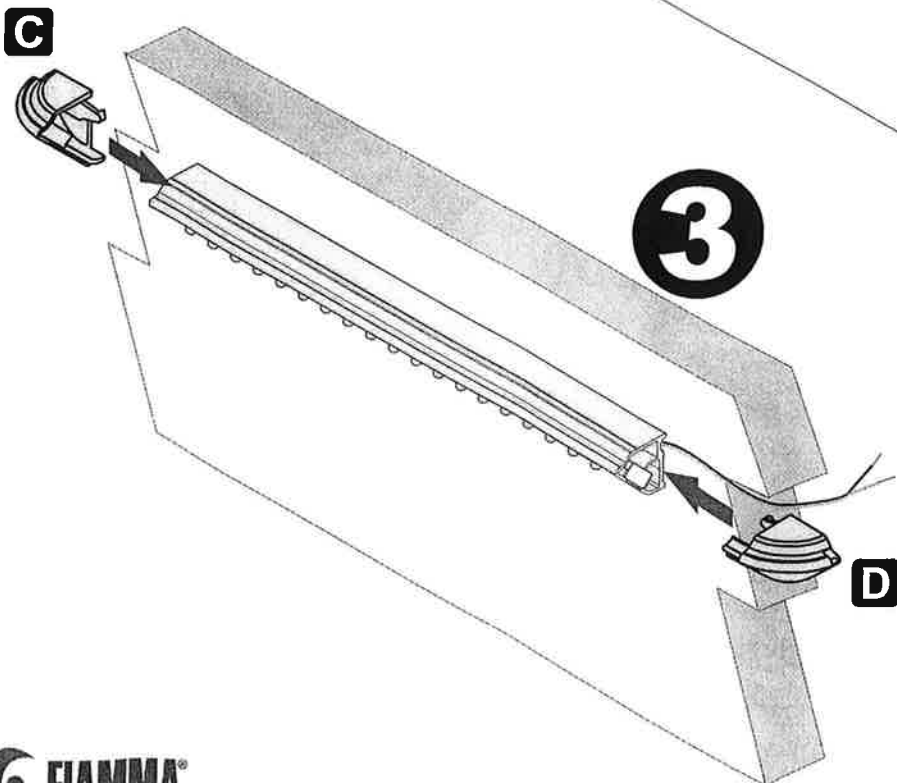

LED AWNING LIGHT 98655-848 = 071/216
LED GARAGE LIGHT 98655-883 = 071/215
LED SENSOR DOOR LIGHT 98655-884 = 071/214

12Vdc

FIAMMASTOR

Option 1

Option 2

Option 3

Sika 252

Option 1