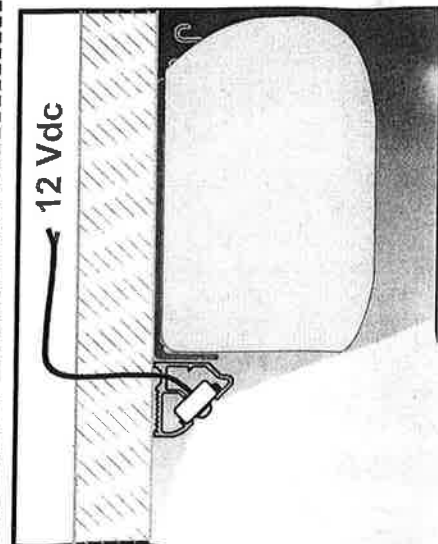

LED AWNING LIGHT 98655-848 = 071/216
LED GARAGE LIGHT 98655-883 = 071/215
LED SENSOR DOOR LIGHT 98655-884 = 071/214

12Vdc

FIAMMASTOR

Option 1

Option 2

Option 3

Sika 252

Option 1