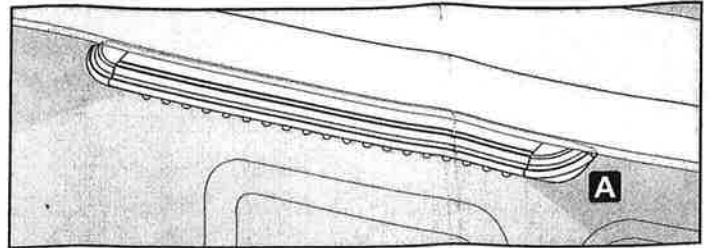

LED AWNING LIGHT 98655-848 = 071/216
LED GARAGE LIGHT 98655-883 = 071/215
LED SENSOR DOOR LIGHT 98655-884 = 071/214

12Vdc

FIAMMASTOR

Option 1

Option 2

Option 3

Sika 252

Option 1