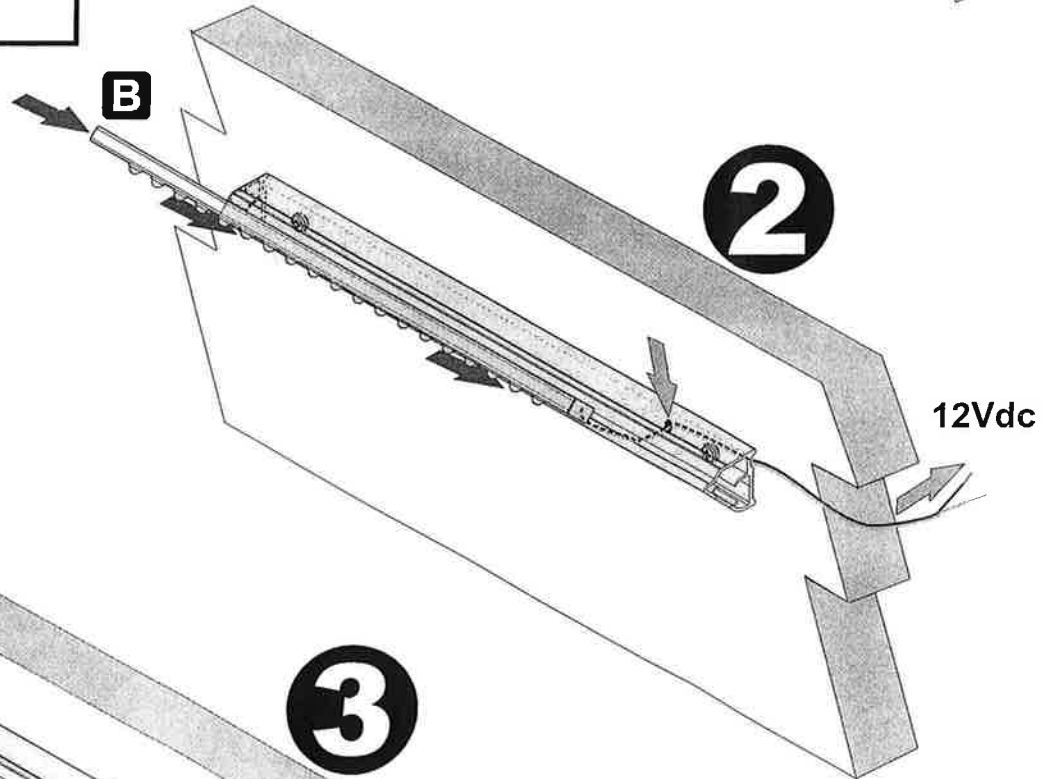

LED AWNING LIGHT 98655-848 = 071/216
LED GARAGE LIGHT 98655-883 = 071/215
LED SENSOR DOOR LIGHT 98655-884 = 071/214

12Vdc

FIAMMASTOR

Option 1

Option 2

Option 3

Sika 252

Option 1