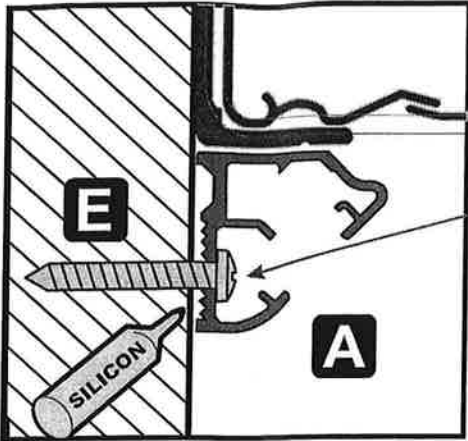

LED AWNING LIGHT 98655-848 = 071/216
LED GARAGE LIGHT 98655-883 = 071/215
LED SENSOR DOOR LIGHT 98655-884 = 071/214

12Vdc

FIAMMASTOR

Option 1

Option 2

Option 3

Sika 252

Option 1