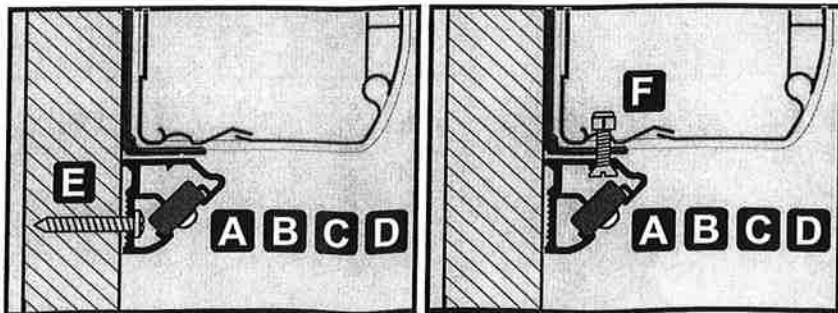

LED AWNING LIGHT 98655-848 = 071/216
LED GARAGE LIGHT 98655-883 = 071/215
LED SENSOR DOOR LIGHT 98655-884 = 071/214

12Vdc

FIAMMASTOR

Option 1

Option 2

Option 3

Sika 252

Option 1